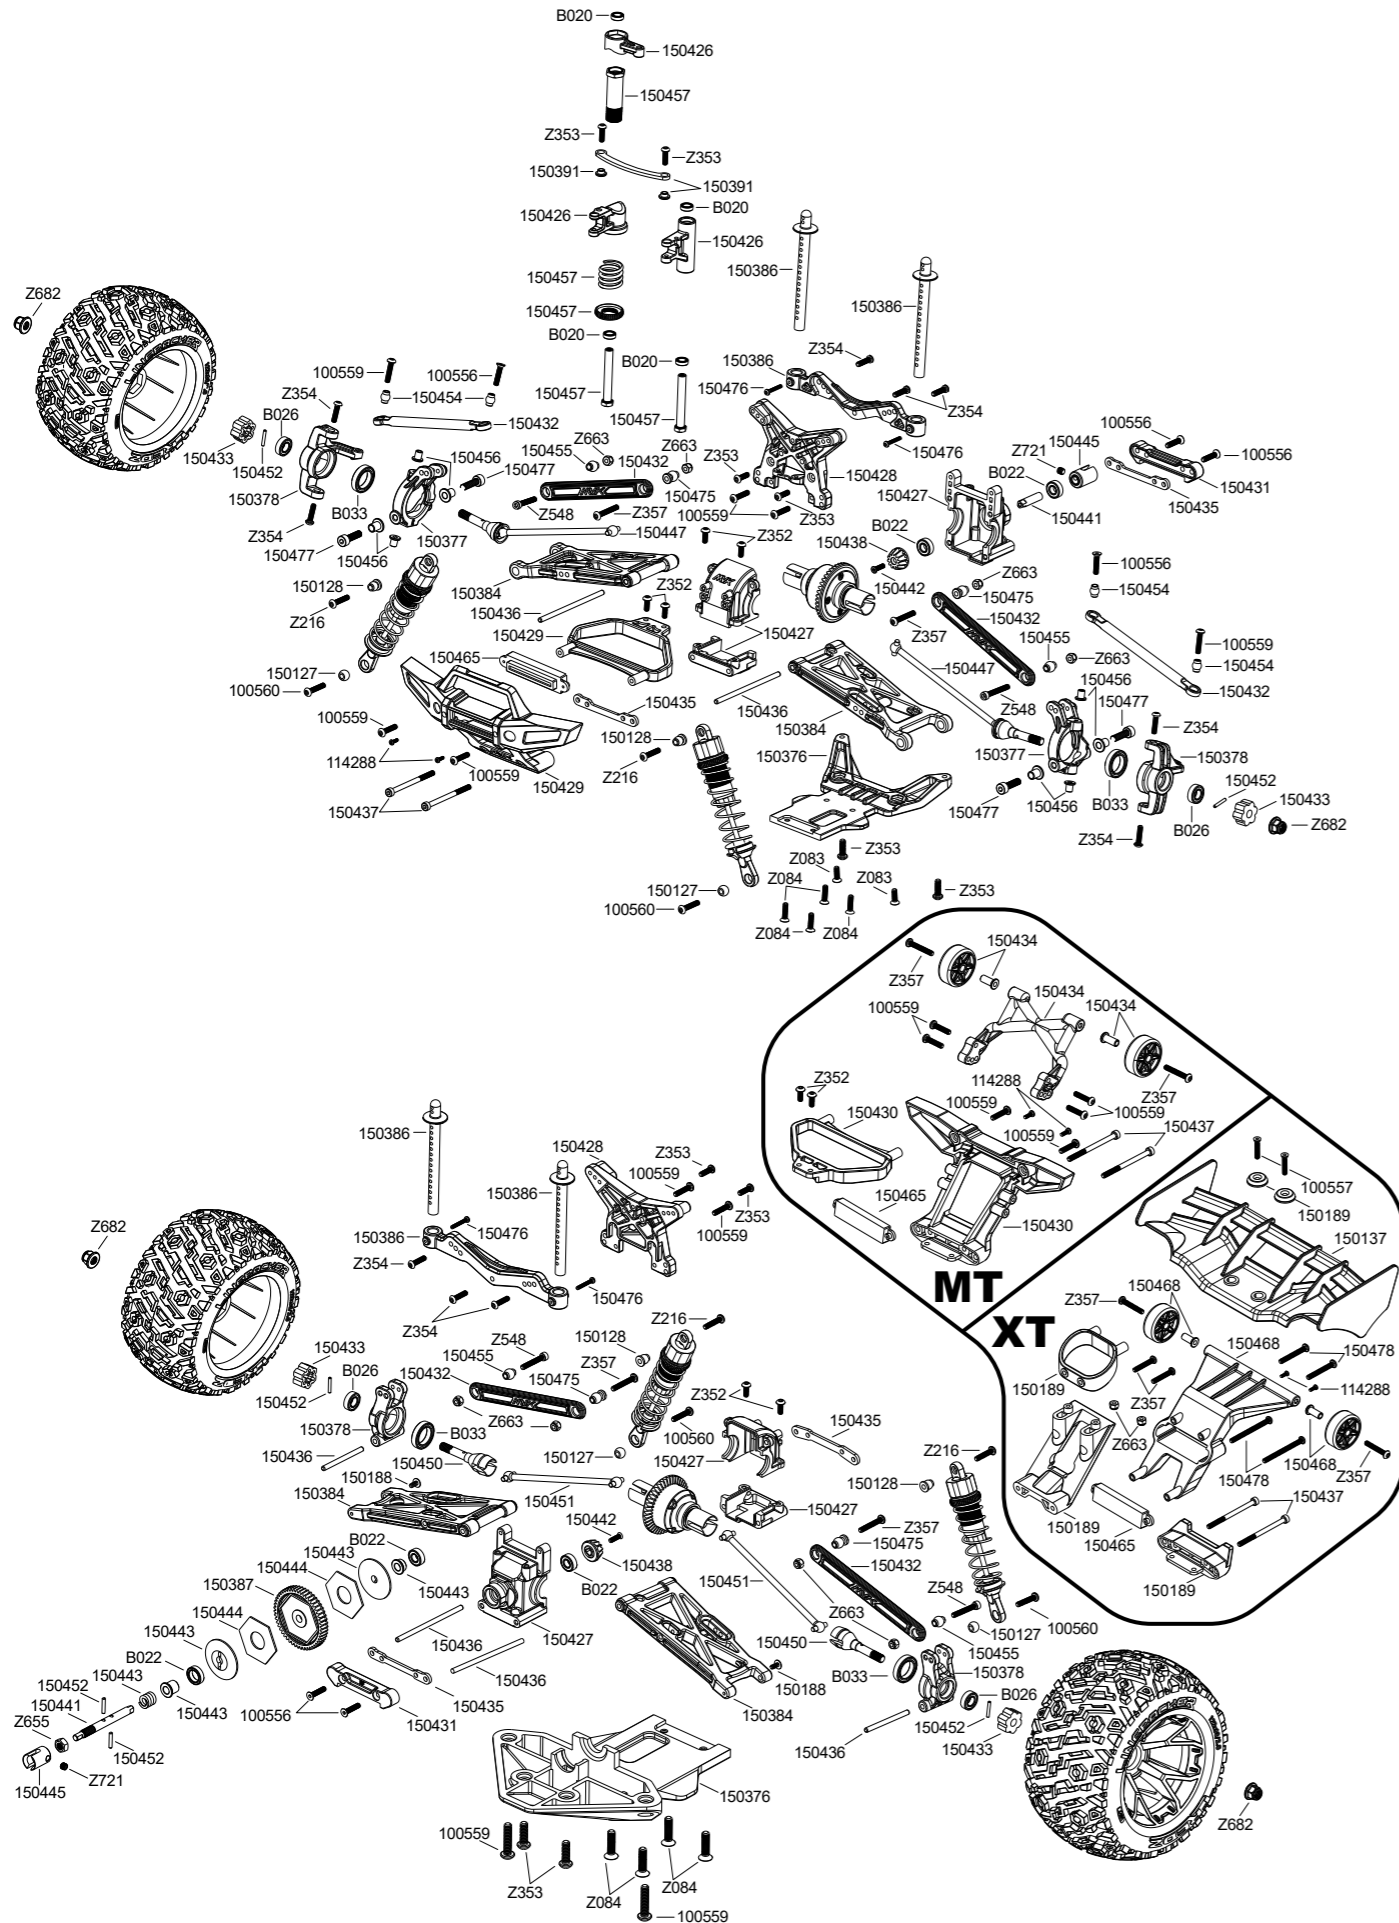

Parts #	Description	Parts #	Description
100551	Lock Nut M2.5 (4pcs)	150456	Suspension Bushing Set
100556	Flat Head Screw M3x14mm (Hex Socket/10pcs)	150457	Servo Saver Post & Spring Set
100559	Button Head Screw M3x14mm (Hex Socket/10pcs)	150458	Shock Rebuild Kit
100560	Button Head Screw M3x16mm (Hex Socket/10pcs)	150459	Shock Spring 16x66x1.2mm 10 Coils (2pcs)
114288	Button Head Screw M1.7x6mm (20pcs)	150460	Battery Strap (1pc)
150127	Lower Shock Pivot Ball (4pcs)	150461	XT60 to Tamiya Adapter
150128	Upper Shock Pivot Ball (4pcs)	150465	LED Light Set (Front/Rear)
150141	Differential Case Set	150468	Wheelie Bar Set (XT)
150151	Shock Parts Set	150475	Upper Camber Link Ball (Inner/4pcs)
150152	Shock Cap Set	150476	Button Head Screw M2x14mm (10pcs)
150169	Servo Horn Set (25T/2pcs)	150477	Cap Head Screw M4x14mm (10pcs)
150188	Flanged Screw M2.6x6mm (6pcs)	150478	Button Head Screw M3x24mm (10pcs)
150189	HD Rear Wing Mount	150479	Button Head Screw M3x36mm (10pcs)
150258	HD Shock Shaft (2pcs)	B020	Ball Bearing 5x8x2.5mm (2pcs)
150265	HD Differential Shaft 5x28mm (2pcs)	B022	Ball Bearing 5x11x4mm ZZ (2pcs)
150347	HD Universal Drive Shaft Rebuild Kit	B026	Ball Bearing 6x12x4mm (2pcs)
150356	Pinion 12T (32DP/3.175mm)	B033	Ball Bearing 12x18x4mm (2pcs)
150375	Main Chassis	MV22029	Body Clips (8pcs)
150376	Chassis Plate (Front/Rear)	Z082	Flat Head Screw M3x8mm (Hex Socket/10pcs)
150377	C-Hub Set (Left/Right)	Z083	Flat Head Screw M3x10mm (Hex Socket/10pcs)
150378	Steering Spindle/Rear Hub Set	Z084	Flat Head Screw M3x12mm (Hex Socket/10pcs)
150384	Lower Suspension Arm Set (Front/Rear)	Z216	Button Head Screw M3x15mm (Hex Socket/4pcs)
150386	Body Mount & Post Set	Z264	Pin 2x10mm Silver (10pcs)
150387	Spur Gear 51T (32DP)	Z352	Button Head Screw M3x8mm (Hex Socket/10pcs)
150391	Steering Plate Set	Z353	Button Head Screw M3x10mm (Hex Socket/10pcs)
150395	Tredz Linebacker Tire (122x68/2.8in/2pcs)	Z354	Button Head Screw M3x12mm (Hex Socket/10pcs)
150396	Tredz MixBlok Tire (122x68/2.8in/2pcs)	Z357	Button Head Screw M3x20mm (10pcs)
150397	Quantum2 MT 2.8in Wheel (Black/2pcs)	Z478	TP Flat Head Screw M2.6x12mm (12pcs)
150398	Quantum2 XT 2.8in Wheel (Black/2pcs)	Z543	Cap Head Screw M3x10mm (6pcs)
150420	Quantum2 MT 2.8in Wheel (Orange/2pcs)	Z548	Cap Head Screw M3x22mm (12pcs)
150421	Quantum2 MT 2.8in Wheel (Green/2pcs)	Z655	Nut M5 (10pcs)
150422	Quantum2 XT 2.8in Wheel (Orange/2pcs)	Z663	Lock Nut M3 (6pcs)
150423	Quantum2 XT 2.8in Wheel (Green/2pcs)	Z682	Flanged Lock Nut M5 (Black/4pcs)
150425	Motor Mount & Receiver Box Set	Z721	Set Screw M4x4mm (4pcs)
150426	Servo Saver Arm Set		
150427	Gear Box Set (Front/Rear)		
150428	Shock Tower Set (Front/Rear)		
150429	Front Bumper Set		
150430	Rear Bumper Set		
150431	Hinge Pin Holder Set (Front/Rear)		
150432	Complete Link Set		
150433	14mm Hex Hub Set (4pcs)		
150434	Wheelie Bar Set (MT)		
150435	Aluminum Suspension Brace Set		
150436	Hinge Pin Set		
150437	Cap Head Screw M3x43mm (4pcs)		
150438	Differential Bevel Gear Set (43T/12T/M1.25)		
150439	Differential Gear Set (18T/10T)		
150440	Differential Cross Shaft (2pcs)		
150441	Differential Input Shaft Set (Front/Rear)		
150442	Flat Head Screw M2.6x12mm (4pcs)		
150443	Slipper Clutch Set		
150444	Slipper Pad Set (2pcs)		
150445	Center Drive Cup Set (Front/Rear)		
150446	Center Dog Bone 7x174mm		
150447	Front Universal Drive Shaft Set (2pcs)		
150448	Universal Wheel Axle (2pcs)		
150449	Universal Drive Shaft 101mm (2pcs)		
150450	Rear Wheel Axle (2pcs)		
150451	Rear Drive Shaft 98mm (2pcs)		
150452	Pin 2x11mm (4pcs)		
150453	Servo Link Ball (2pcs)		
150454	Steering Link Ball (4pcs)		
150455	Upper Camber Link Ball (Outer/4pcs)		