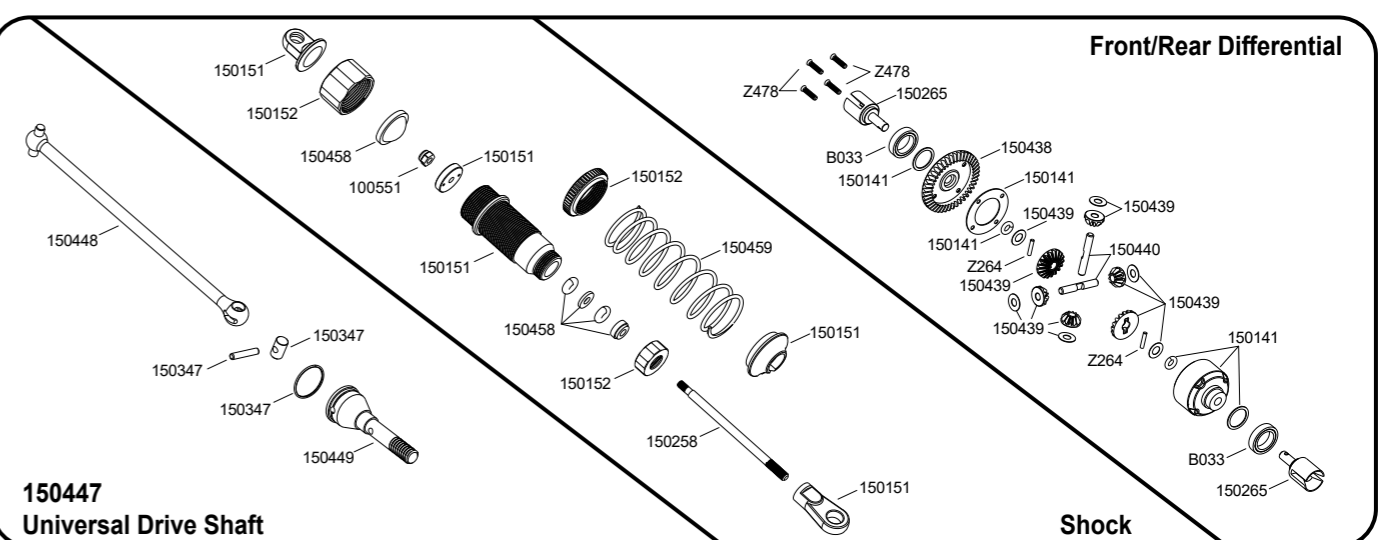

Parts #	Description	Parts #	Description
100551	Lock Nut M2.5 (4pcs)	150456	Suspension Bushing Set
100556	Flat Head Screw M3x14mm (Hex Socket/10pcs)	150457	Servo Saver Post & Spring Set
100559	Button Head Screw M3x14mm (Hex Socket/10pcs)	150458	Shock Rebuild Kit
100560	Button Head Screw M3x16mm (Hex Socket/10pcs)	150459	Shock Spring 16x66x1.2mm 10 Coils (2pcs)
114288	Button Head Screw M1.7x6mm (20pcs)	150460	Battery Strap (1pc)
150127	Lower Shock Pivot Ball (4pcs)	150461	XT60 to Tamiya Adapter
150128	Upper Shock Pivot Ball (4pcs)	150465	LED Light Set (Front/Rear)
150141	Differential Case Set	150468	Wheelie Bar Set (XT)
150151	Shock Parts Set	150475	Upper Camber Link Ball (Inner/4pcs)
150152	Shock Cap Set	150476	Button Head Screw M2x14mm (10pcs)
150169	Servo Horn Set (25T/2pcs)	150477	Cap Head Screw M4x14mm (10pcs)
150188	Flanged Screw M2.6x6mm (6pcs)	150478	Button Head Screw M3x24mm (10pcs)
150189	HD Rear Wing Mount	150479	Button Head Screw M3x36mm (10pcs)
150258	HD Shock Shaft (2pcs)	B020	Ball Bearing 5x8x2.5mm (2pcs)
150265	HD Differential Shaft 5x28mm (2pcs)	B022	Ball Bearing 5x11x4mm ZZ (2pcs)
150347	HD Universal Drive Shaft Rebuild Kit	B026	Ball Bearing 6x12x4mm (2pcs)
150356	Pinion 12T (32DP/3.175mm)	B033	Ball Bearing 12x18x4mm (2pcs)
150375	Main Chassis	MV22029	Body Clips (8pcs)
150376	Chassis Plate (Front/Rear)	Z082	Flat Head Screw M3x8mm (Hex Socket/10pcs)
150377	C-Hub Set (Left/Right)	Z083	Flat Head Screw M3x10mm (Hex Socket/10pcs)
150378	Steering Spindle/Rear Hub Set	Z084	Flat Head Screw M3x12mm (Hex Socket/10pcs)
150384	Lower Suspension Arm Set (Front/Rear)	Z216	Button Head Screw M3x15mm (Hex Socket/4pcs)
150386	Body Mount & Post Set	Z264	Pin 2x10mm Silver (10pcs)
150387	Spur Gear 51T (32DP)	Z352	Button Head Screw M3x8mm (Hex Socket/10pcs)
150391	Steering Plate Set	Z353	Button Head Screw M3x10mm (Hex Socket/10pcs)
150395	Tredz Linebacker Tire (122x68/2.8in/2pcs)	Z354	Button Head Screw M3x12mm (Hex Socket/10pcs)
150396	Tredz MixBlok Tire (122x68/2.8in/2pcs)	Z357	Button Head Screw M3x20mm (10pcs)
150397	Quantum2 MT 2.8in Wheel (Black/2pcs)	Z478	TP Flat Head Screw M2.6x12mm (12pcs)
150398	Quantum2 XT 2.8in Wheel (Black/2pcs)	Z543	Cap Head Screw M3x10mm (6pcs)
150420	Quantum2 MT 2.8in Wheel (Orange/2pcs)	Z548	Cap Head Screw M3x22mm (12pcs)
150421	Quantum2 MT 2.8in Wheel (Green/2pcs)	Z655	Nut M5 (10pcs)
150422	Quantum2 XT 2.8in Wheel (Orange/2pcs)	Z663	Lock Nut M3 (6pcs)
150423	Quantum2 XT 2.8in Wheel (Green/2pcs)	Z682	Flanged Lock Nut M5 (Black/4pcs)
150425	Motor Mount & Receiver Box Set	Z721	Set Screw M4x4mm (4pcs)
150426	Servo Saver Arm Set		
150427	Gear Box Set (Front/Rear)		
150428	Shock Tower Set (Front/Rear)		
150429	Front Bumper Set		
150430	Rear Bumper Set		
150431	Hinge Pin Holder Set (Front/Rear)		
150432	Complete Link Set		
150433	14mm Hex Hub Set (4pcs)		
150434	Wheelie Bar Set (MT)		
150435	Aluminum Suspension Brace Set		
150436	Hinge Pin Set		
150437	Cap Head Screw M3x43mm (4pcs)		
150438	Differential Bevel Gear Set (43T/12T/M1.25)		
150439	Differential Gear Set (18T/10T)		
150440	Differential Cross Shaft (2pcs)		
150441	Differential Input Shaft Set (Front/Rear)		
150442	Flat Head Screw M2.6x12mm (4pcs)		
150443	Slipper Clutch Set		
150444	Slipper Pad Set (2pcs)		
150445	Center Drive Cup Set (Front/Rear)		
150446	Center Dog Bone 7x174mm		
150447	Front Universal Drive Shaft Set (2pcs)		
150448	Universal Wheel Axle (2pcs)		
150449	Universal Drive Shaft 101mm (2pcs)		
150450	Rear Wheel Axle (2pcs)		
150451	Rear Drive Shaft 98mm (2pcs)		
150452	Pin 2x11mm (4pcs)		
150453	Servo Link Ball (2pcs)		
150454	Steering Link Ball (4pcs)		
150455	Upper Camber Link Ball (Outer/4pcs)		