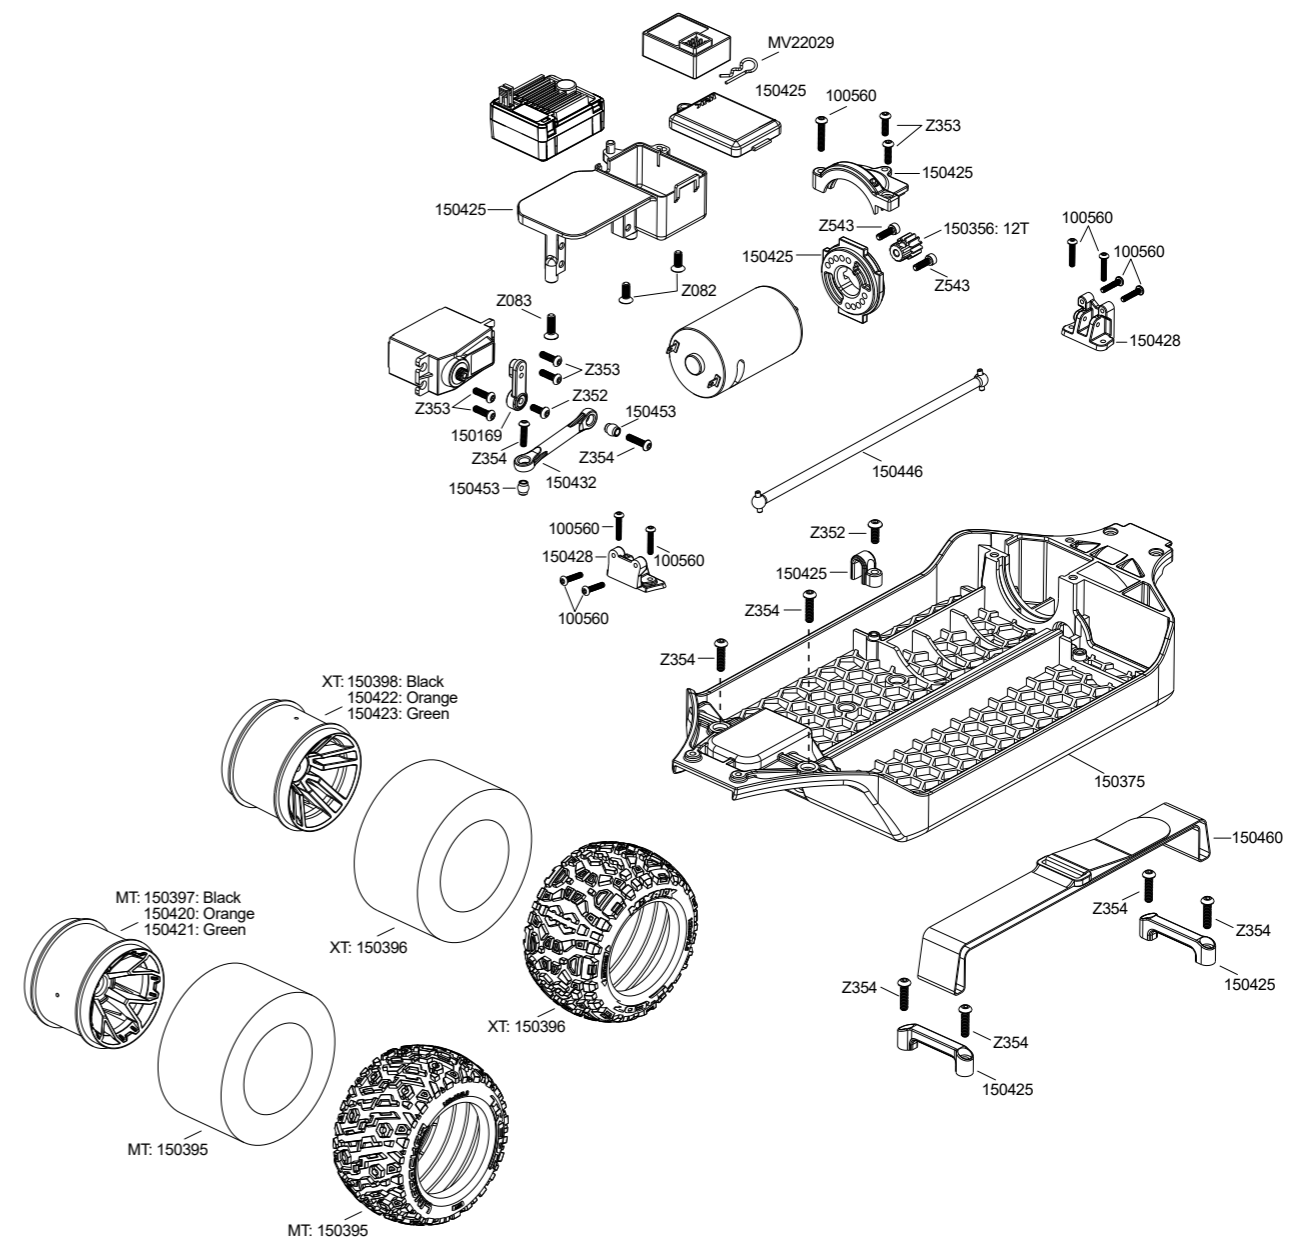

Parts #	Description	Parts #	Description
100551	Lock Nut M2.5 (4pcs)	150456	Suspension Bushing Set
100556	Flat Head Screw M3x14mm (Hex Socket/10pcs)	150457	Servo Saver Post & Spring Set
100559	Button Head Screw M3x14mm (Hex Socket/10pcs)	150458	Shock Rebuild Kit
100560	Button Head Screw M3x16mm (Hex Socket/10pcs)	150459	Shock Spring 16x66x1.2mm 10 Coils (2pcs)
114288	Button Head Screw M1.7x6mm (20pcs)	150460	Battery Strap (1pc)
150127	Lower Shock Pivot Ball (4pcs)	150461	XT60 to Tamiya Adapter
150128	Upper Shock Pivot Ball (4pcs)	150465	LED Light Set (Front/Rear)
150141	Differential Case Set	150468	Wheelie Bar Set (XT)
150151	Shock Parts Set	150475	Upper Camber Link Ball (Inner/4pcs)
150152	Shock Cap Set	150476	Button Head Screw M2x14mm (10pcs)
150169	Servo Horn Set (25T/2pcs)	150477	Cap Head Screw M4x14mm (10pcs)
150188	Flanged Screw M2.6x6mm (6pcs)	150478	Button Head Screw M3x24mm (10pcs)
150189	HD Rear Wing Mount	150479	Button Head Screw M3x36mm (10pcs)
150258	HD Shock Shaft (2pcs)	B020	Ball Bearing 5x8x2.5mm (2pcs)
150265	HD Differential Shaft 5x28mm (2pcs)	B022	Ball Bearing 5x11x4mm ZZ (2pcs)
150347	HD Universal Drive Shaft Rebuild Kit	B026	Ball Bearing 6x12x4mm (2pcs)
150356	Pinion 12T (32DP/3.175mm)	B033	Ball Bearing 12x18x4mm (2pcs)
150375	Main Chassis	MV22029	Body Clips (8pcs)
150376	Chassis Plate (Front/Rear)	Z082	Flat Head Screw M3x8mm (Hex Socket/10pcs)
150377	C-Hub Set (Left/Right)	Z083	Flat Head Screw M3x10mm (Hex Socket/10pcs)
150378	Steering Spindle/Rear Hub Set	Z084	Flat Head Screw M3x12mm (Hex Socket/10pcs)
150384	Lower Suspension Arm Set (Front/Rear)	Z216	Button Head Screw M3x15mm (Hex Socket/4pcs)
150386	Body Mount & Post Set	Z264	Pin 2x10mm Silver (10pcs)
150387	Spur Gear 51T (32DP)	Z352	Button Head Screw M3x8mm (Hex Socket/10pcs)
150391	Steering Plate Set	Z353	Button Head Screw M3x10mm (Hex Socket/10pcs)
150395	Tredz Linebacker Tire (122x68/2.8in/2pcs)	Z354	Button Head Screw M3x12mm (Hex Socket/10pcs)
150396	Tredz MixBlok Tire (122x68/2.8in/2pcs)	Z357	Button Head Screw M3x20mm (10pcs)
150397	Quantum2 MT 2.8in Wheel (Black/2pcs)	Z478	TP Flat Head Screw M2.6x12mm (12pcs)
150398	Quantum2 XT 2.8in Wheel (Black/2pcs)	Z543	Cap Head Screw M3x10mm (6pcs)
150420	Quantum2 MT 2.8in Wheel (Orange/2pcs)	Z548	Cap Head Screw M3x22mm (12pcs)
150421	Quantum2 MT 2.8in Wheel (Green/2pcs)	Z655	Nut M5 (10pcs)
150422	Quantum2 XT 2.8in Wheel (Orange/2pcs)	Z663	Lock Nut M3 (6pcs)
150423	Quantum2 XT 2.8in Wheel (Green/2pcs)	Z682	Flanged Lock Nut M5 (Black/4pcs)
150425	Motor Mount & Receiver Box Set	Z721	Set Screw M4x4mm (4pcs)
150426	Servo Saver Arm Set		
150427	Gear Box Set (Front/Rear)		
150428	Shock Tower Set (Front/Rear)		
150429	Front Bumper Set		
150430	Rear Bumper Set		
150431	Hinge Pin Holder Set (Front/Rear)		
150432	Complete Link Set		
150433	14mm Hex Hub Set (4pcs)		
150434	Wheelie Bar Set (MT)		
150435	Aluminum Suspension Brace Set		
150436	Hinge Pin Set		
150437	Cap Head Screw M3x43mm (4pcs)		
150438	Differential Bevel Gear Set (43T/12T/M1.25)		
150439	Differential Gear Set (18T/10T)		
150440	Differential Cross Shaft (2pcs)		
150441	Differential Input Shaft Set (Front/Rear)		
150442	Flat Head Screw M2.6x12mm (4pcs)		
150443	Slipper Clutch Set		
150444	Slipper Pad Set (2pcs)		
150445	Center Drive Cup Set (Front/Rear)		
150446	Center Dog Bone 7x174mm		
150447	Front Universal Drive Shaft Set (2pcs)		
150448	Universal Wheel Axle (2pcs)		
150449	Universal Drive Shaft 101mm (2pcs)		
150450	Rear Wheel Axle (2pcs)		
150451	Rear Drive Shaft 98mm (2pcs)		
150452	Pin 2x11mm (4pcs)		
150453	Servo Link Ball (2pcs)		
150454	Steering Link Ball (4pcs)		
150455	Upper Camber Link Ball (Outer/4pcs)		