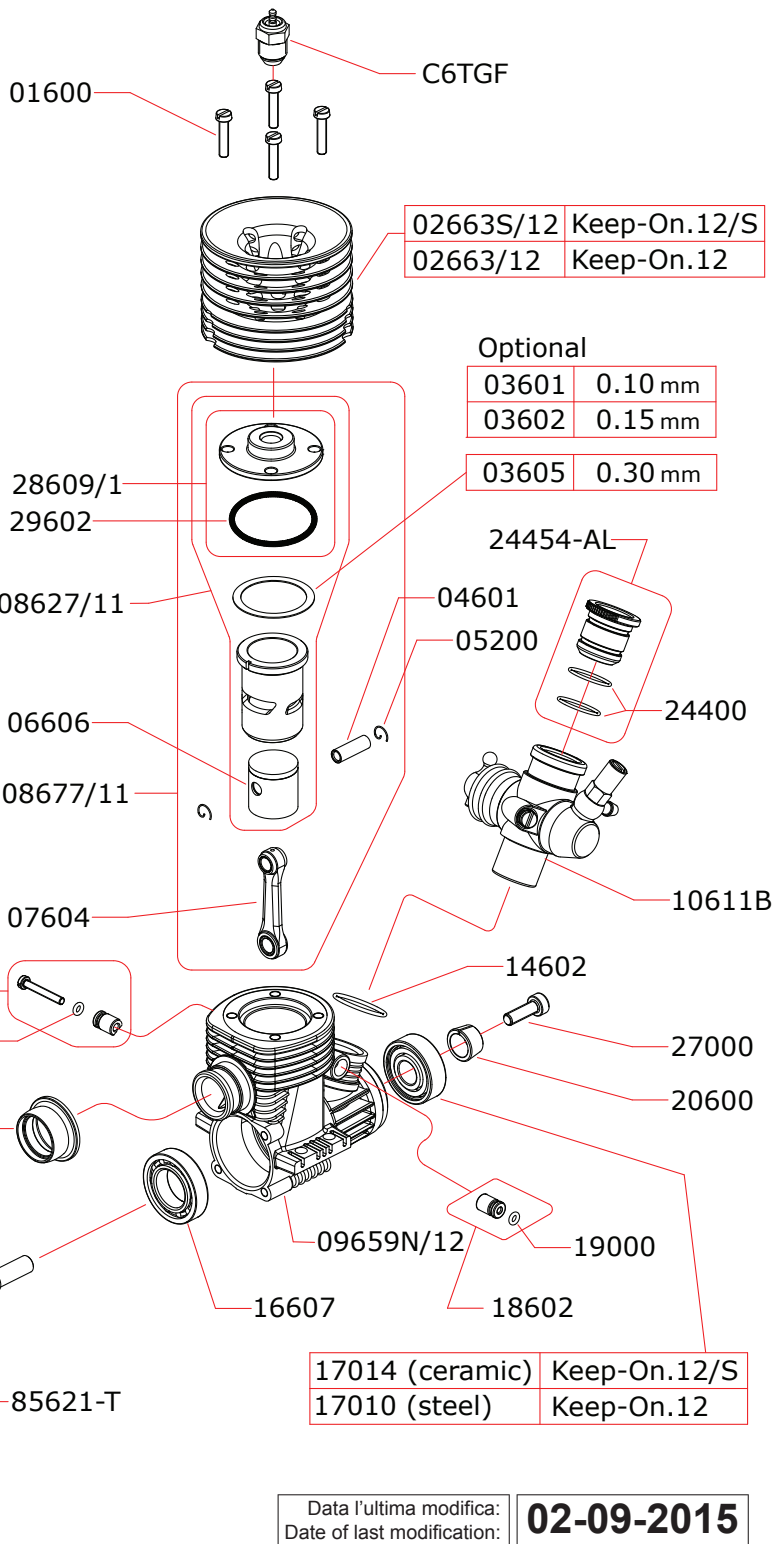

### CARBURETTOR CODE: 10611B

### CARBURETTOR CODE: 10638 (optional)

17014 (ceramic)	Keep-On.12/S
17010 (steel)	Keep-On.12

Data l'ultima modifica: **02-09-2015**  
 Date of last modification:

#### Pipes Recommended

	51611 (EFRA 3501)	With ring, 3 chambers
	51614 (EFRA 2652)	With ring, 2 chambers conical tube
	51615 (EFRA 2660)	With ring, 2 chambers conical tube

#### Manifolds Recommended

	41615	Short, conical, 2 rings
	41616	Medium, conical, 2 rings
	41617	Long, conical, 2 rings

La NOVAROSSI WORLD S.r.l. si riserva il diritto di apportare modifiche al prodotto senza preavviso.  
 NOVAROSSI WORLD S.r.l. reserves the right to modify products without prior notice