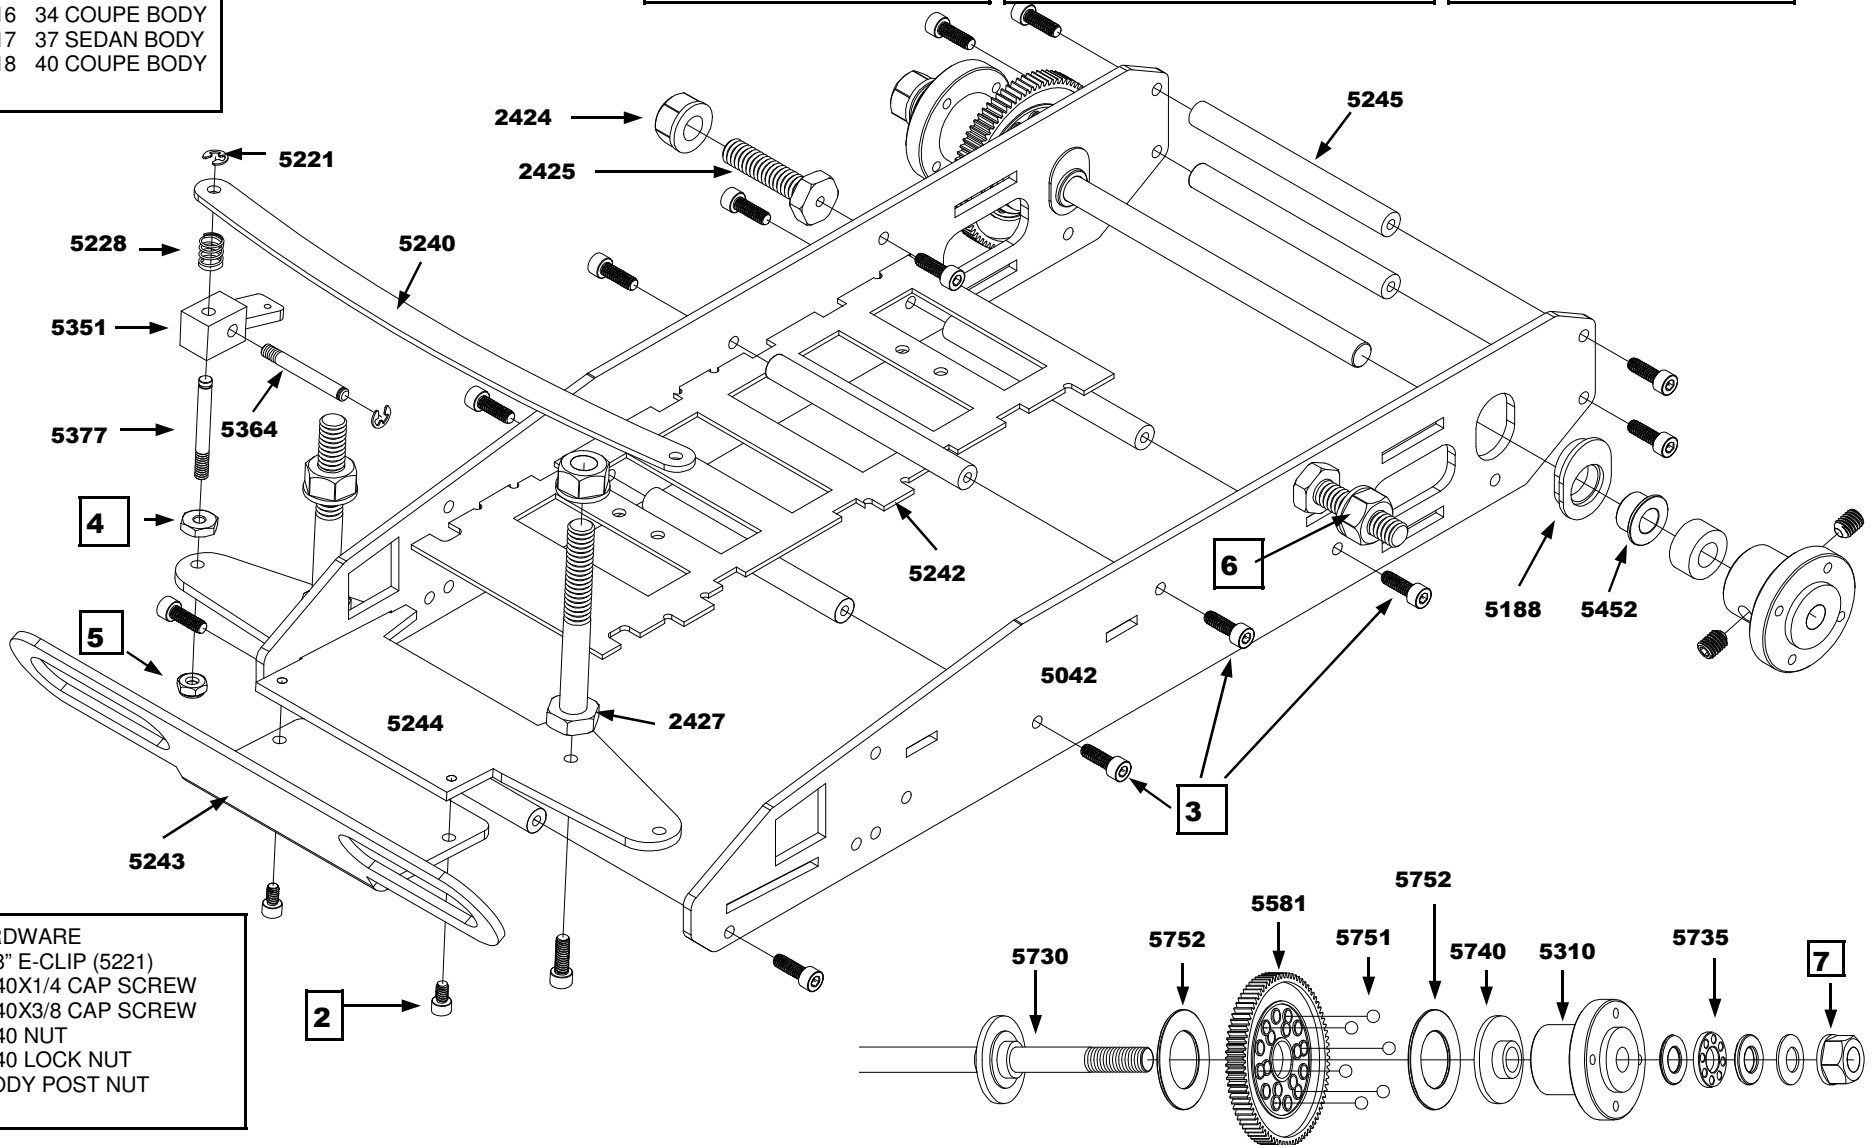

2010 R/C LEGENDS COUPE KIT
2011 R/C LEGENDS SEDAN KIT

- 1016 34 COUPE BODY
- 1017 37 SEDAN BODY
- 1018 40 COUPE BODY

- 2403 BODY CLIPS
- 2425 BODY MOUNTS, 1"
- 2427 BODY MOUNTS, 2"
- 5042 CHASSIS PLATES (PR)
- 5188 AXLE HEIGHT ADAPT.
- 5221 1/8" E-CLIPS
- 5228 FRONT SPRINGS
- 5240 KINGPIN BRACE
- 5242 BATTERY TRAY
- 5243 BUMPER

- 5244 FRONT AXLE PLATE
- 5245 NYLON CHASSIS SPACERS (6)
- 5308 WIRE LINKAGE KIT
- 5351 STEERING BLOCKS
- 5364 STUB AXLES
- 5377 KINGPINS
- 5452 REAR BUSHINGS (2)
- 5457 FRONT BUSHINGS (4)
- 5521 21 TOOTH PINION GEAR

- 5310 DIFF SIDE HUB
- 5311 SET SCREW HUB
- 5581 81 TOOTH DIFF GEAR
- 5730 DIFF AXLE
- 5735 THRUST BEARING KIT
- 5736 CONE WASHER
- 5740 ALUM. ADAPTOR
- 5751 DIFF BALLS
- 5752 DRIVE RINGS
- 7218 DIFF NUTS

- HARDWARE**
- 1 1/8" E-CLIP (5221)
 - 2 4-40X1/4 CAP SCREW
 - 3 5-40X3/8 CAP SCREW
 - 4 5-40 NUT
 - 5 5-40 LOCK NUT
 - 6 BODY POST NUT