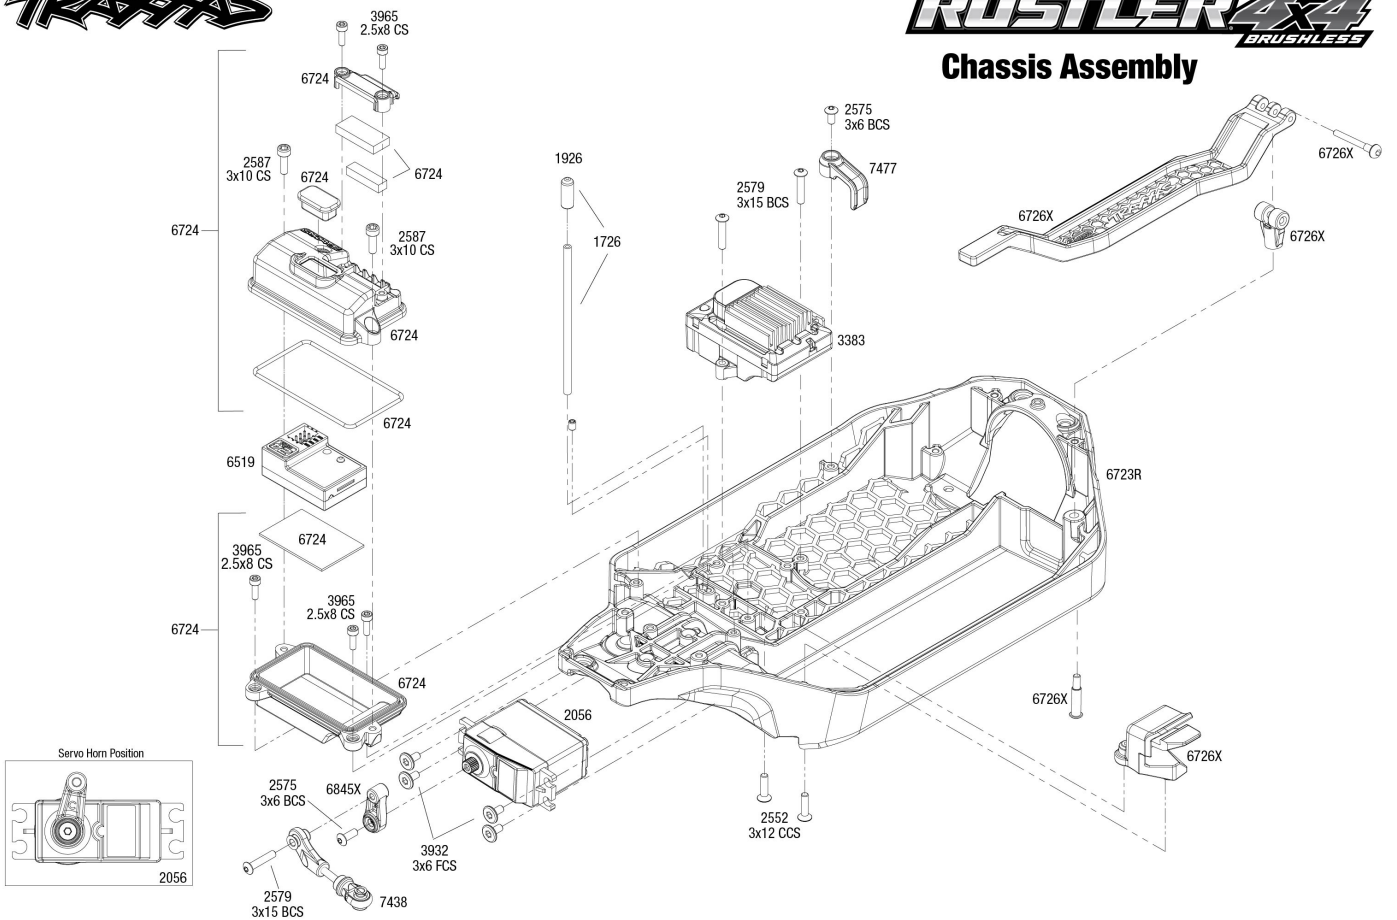

Rustler 4X4 Brushless (67164-4) Chassis Assembly Exploded View

Chassis Assembly